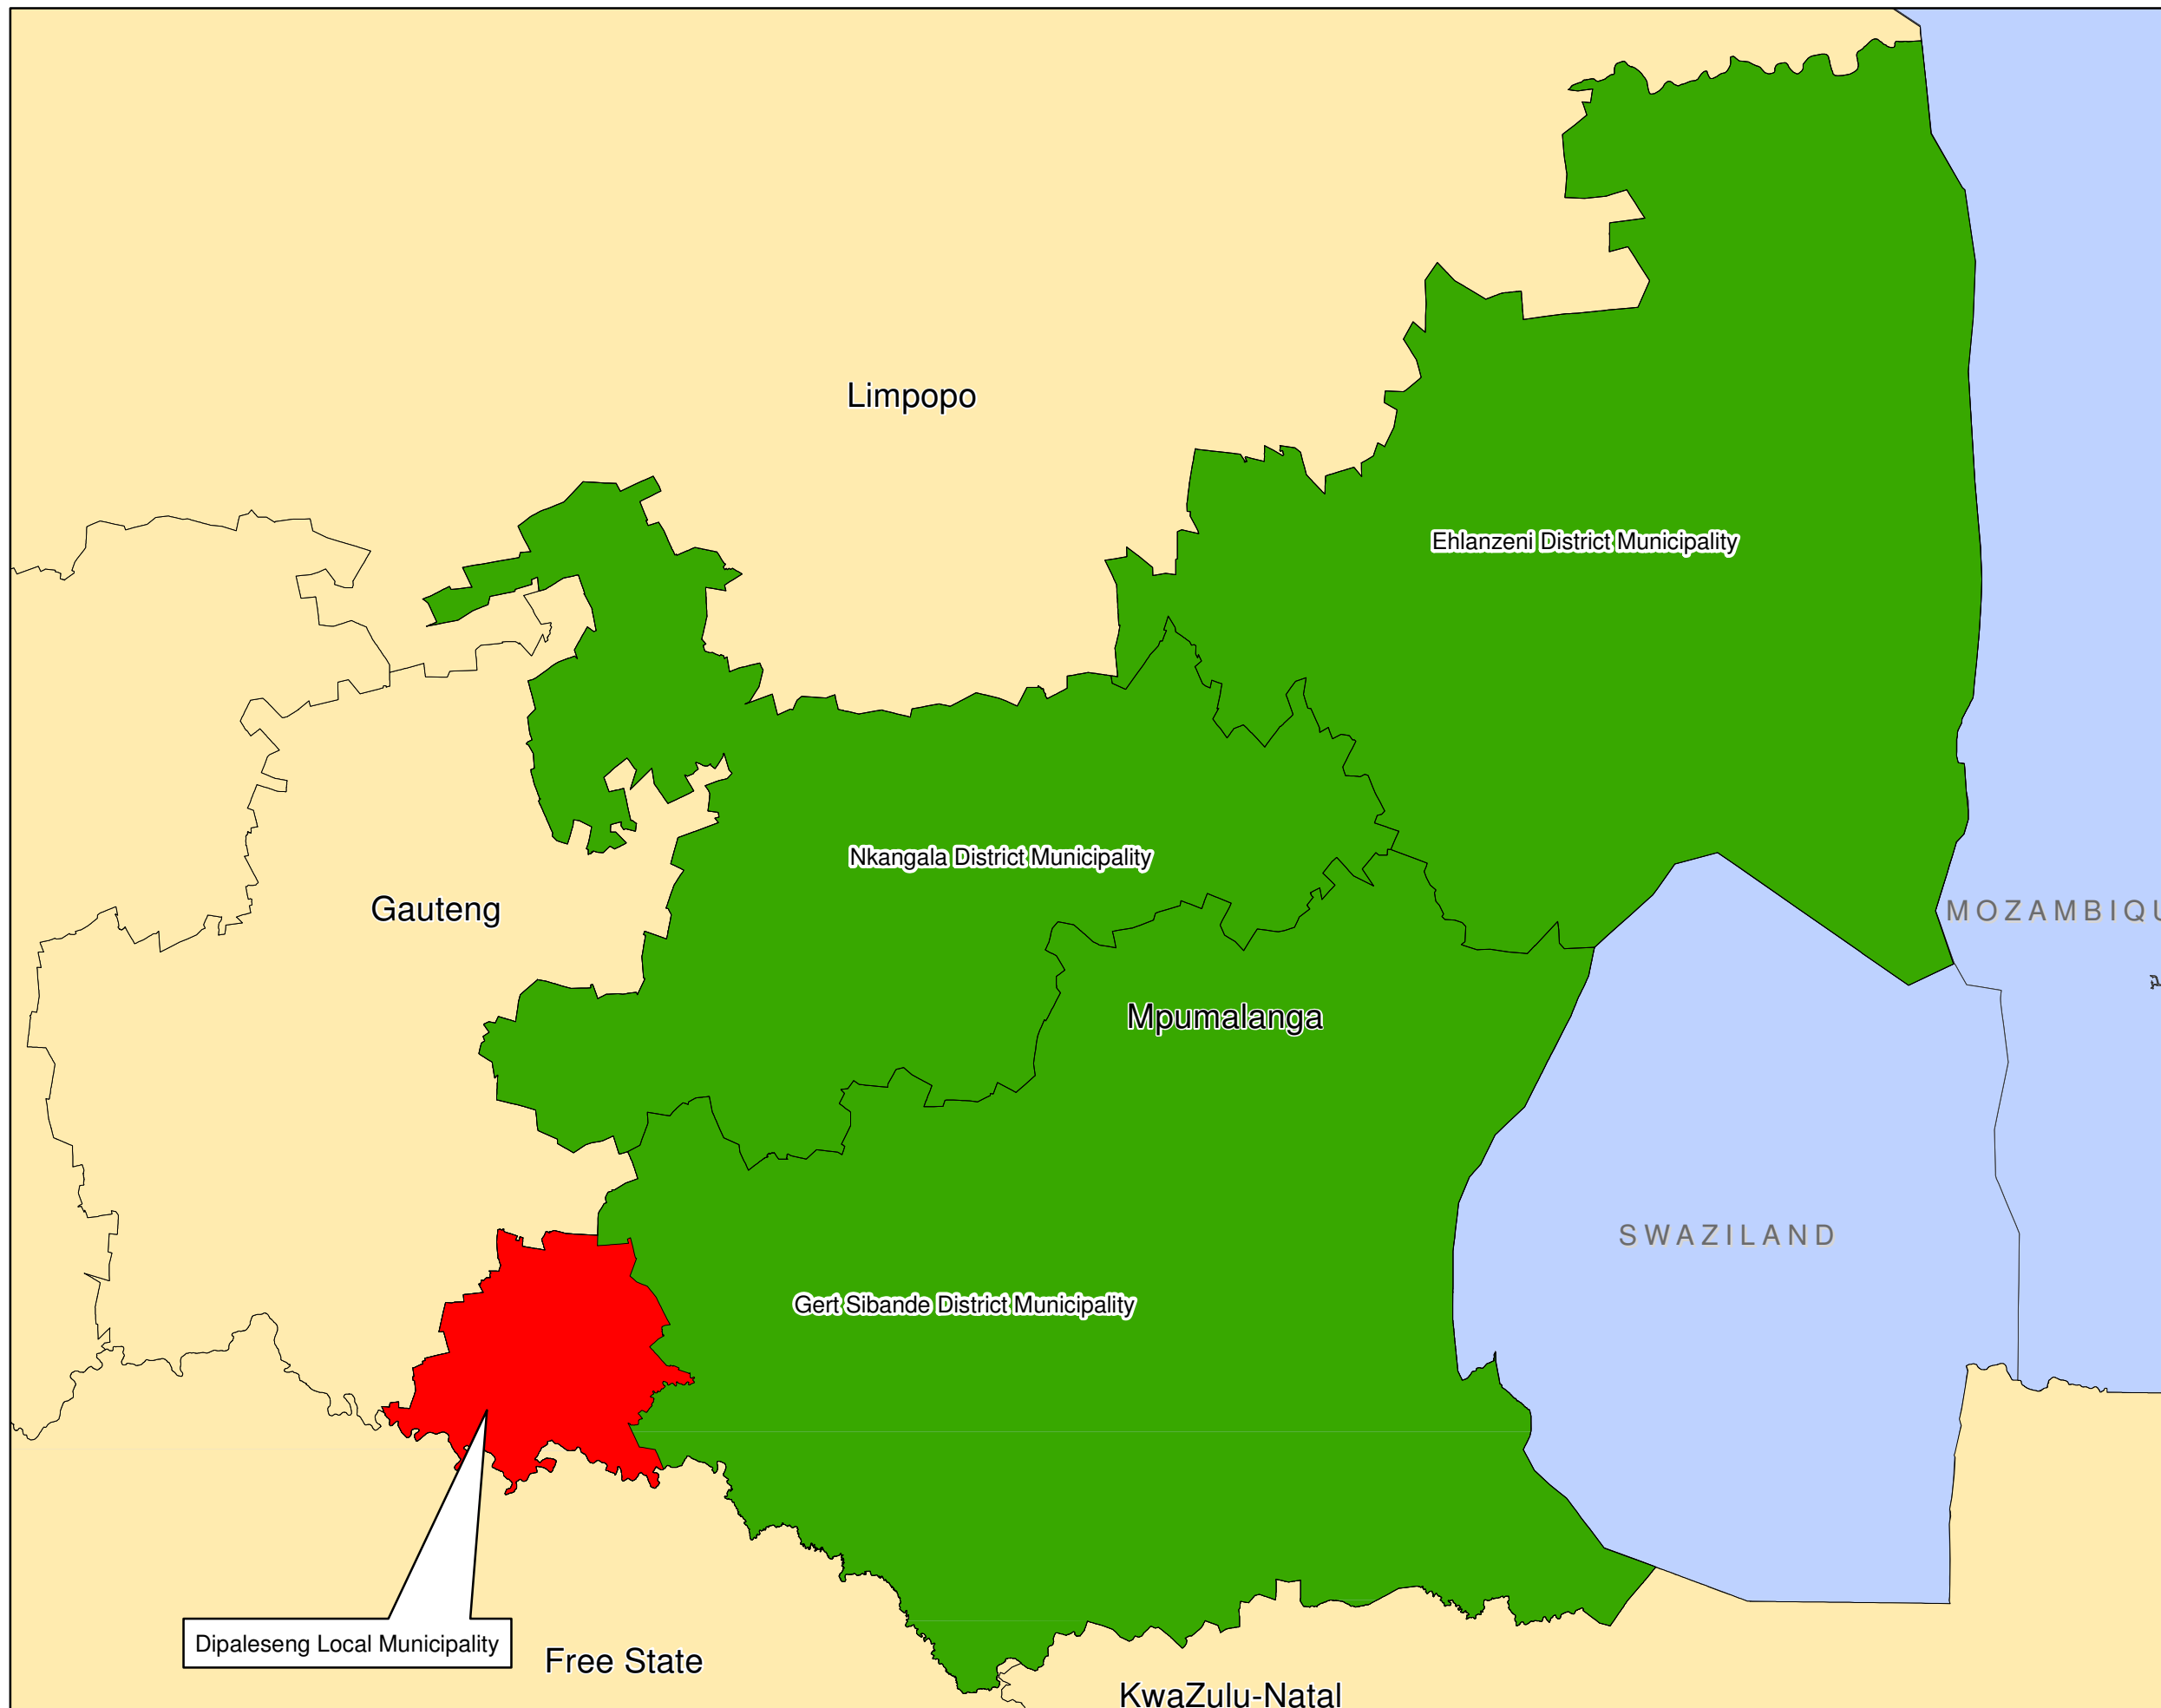

PLAN 2: PROVINCIAL CONTEXT

PHASE 1 MAPS: DIPALESENG LOCAL MUNICIPALITY

1:1 550 000

0 5 10 20 30 40 Kilometers

Legend

-  Dipaleseng Local Municipality
-  Mpumalanga District Municipalities
-  Mpumalanga
-  Provinces
-  Countries

Data source:
Boundaries: Municipal Demarcation Board